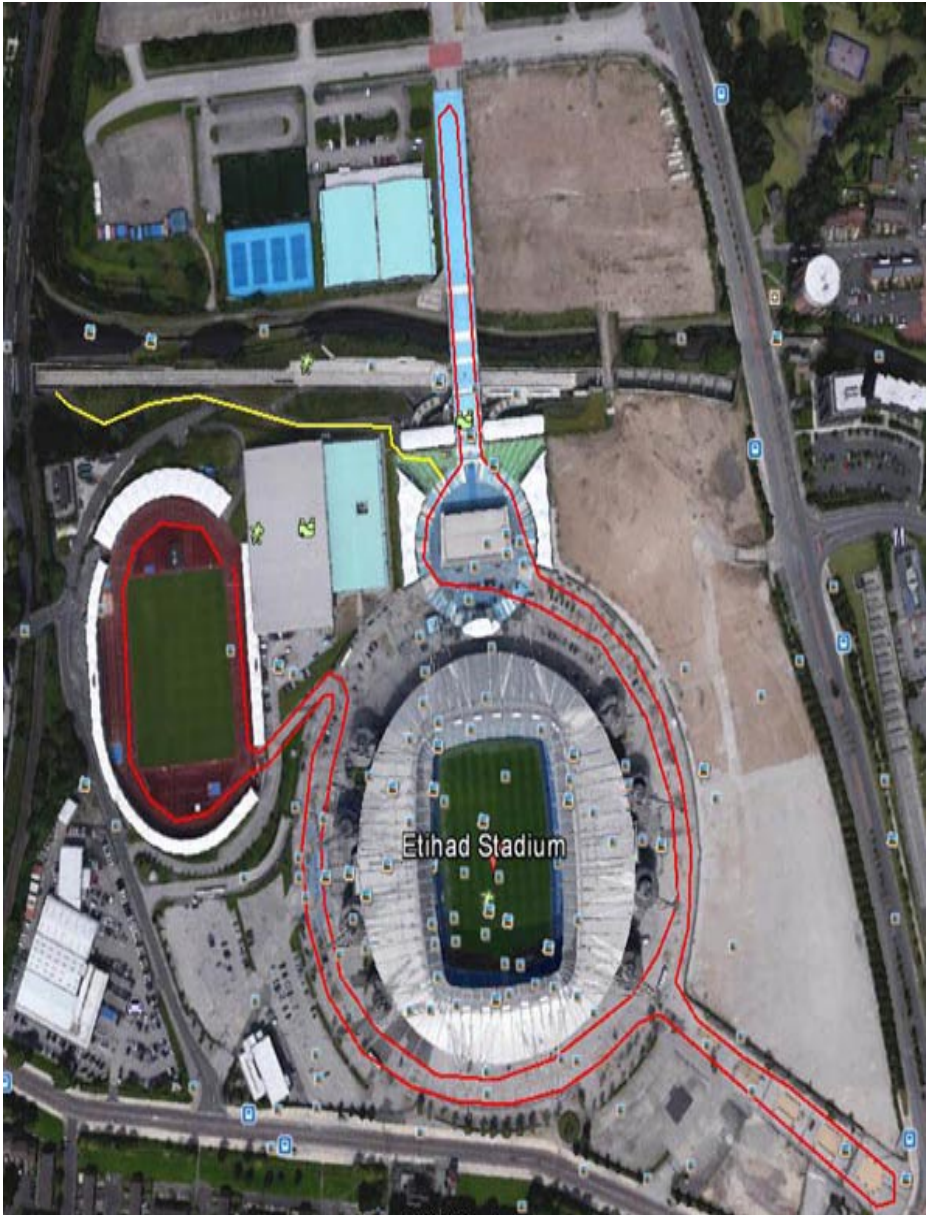

COURSE MAP- UNDER 17

Includes yellow extension - out and back