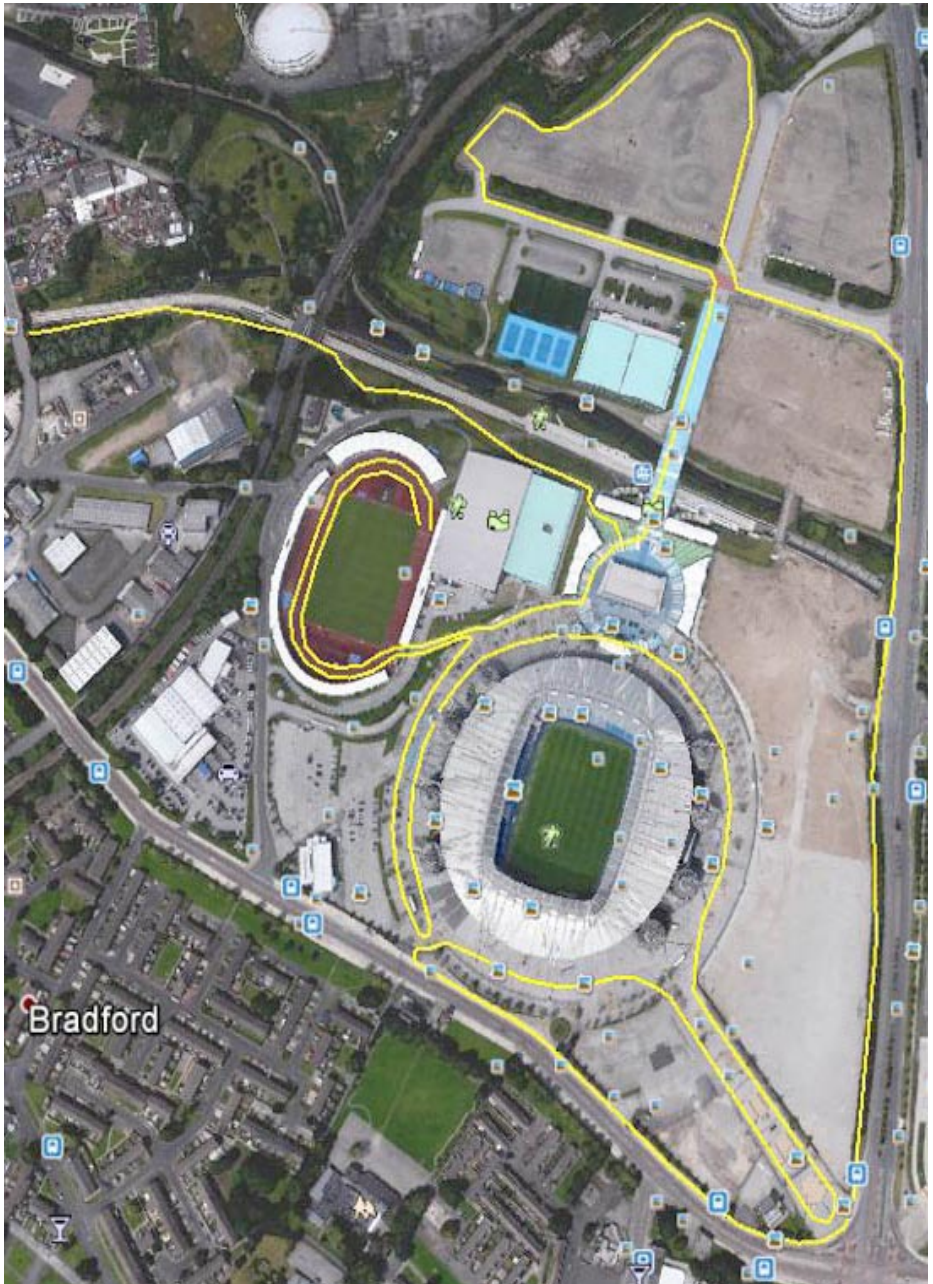

RESULTS: Race _____

	Athlete	Time	Position
Leg 1		:	
Leg 2		:	
Leg 3		:	
Total		: :	

	Athlete	Time	Position
Leg 1		:	
Leg 2		:	
Leg 3		:	
Total		: :	

COURSE MAP- SENIOR WOMEN

Northern Womens 4 Stage Road Relay Championship 2016