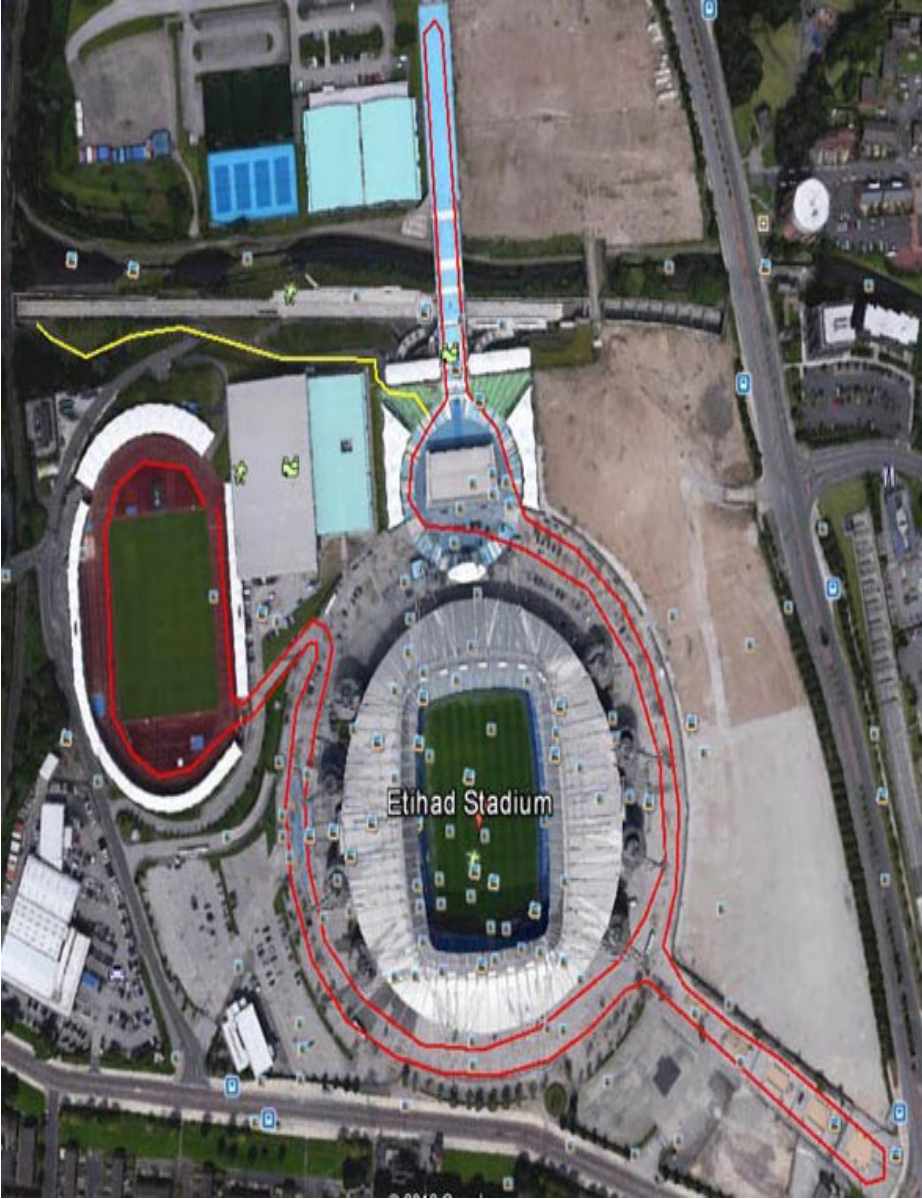

COURSE MAP- UNDER 13 & U15 - 3.2k