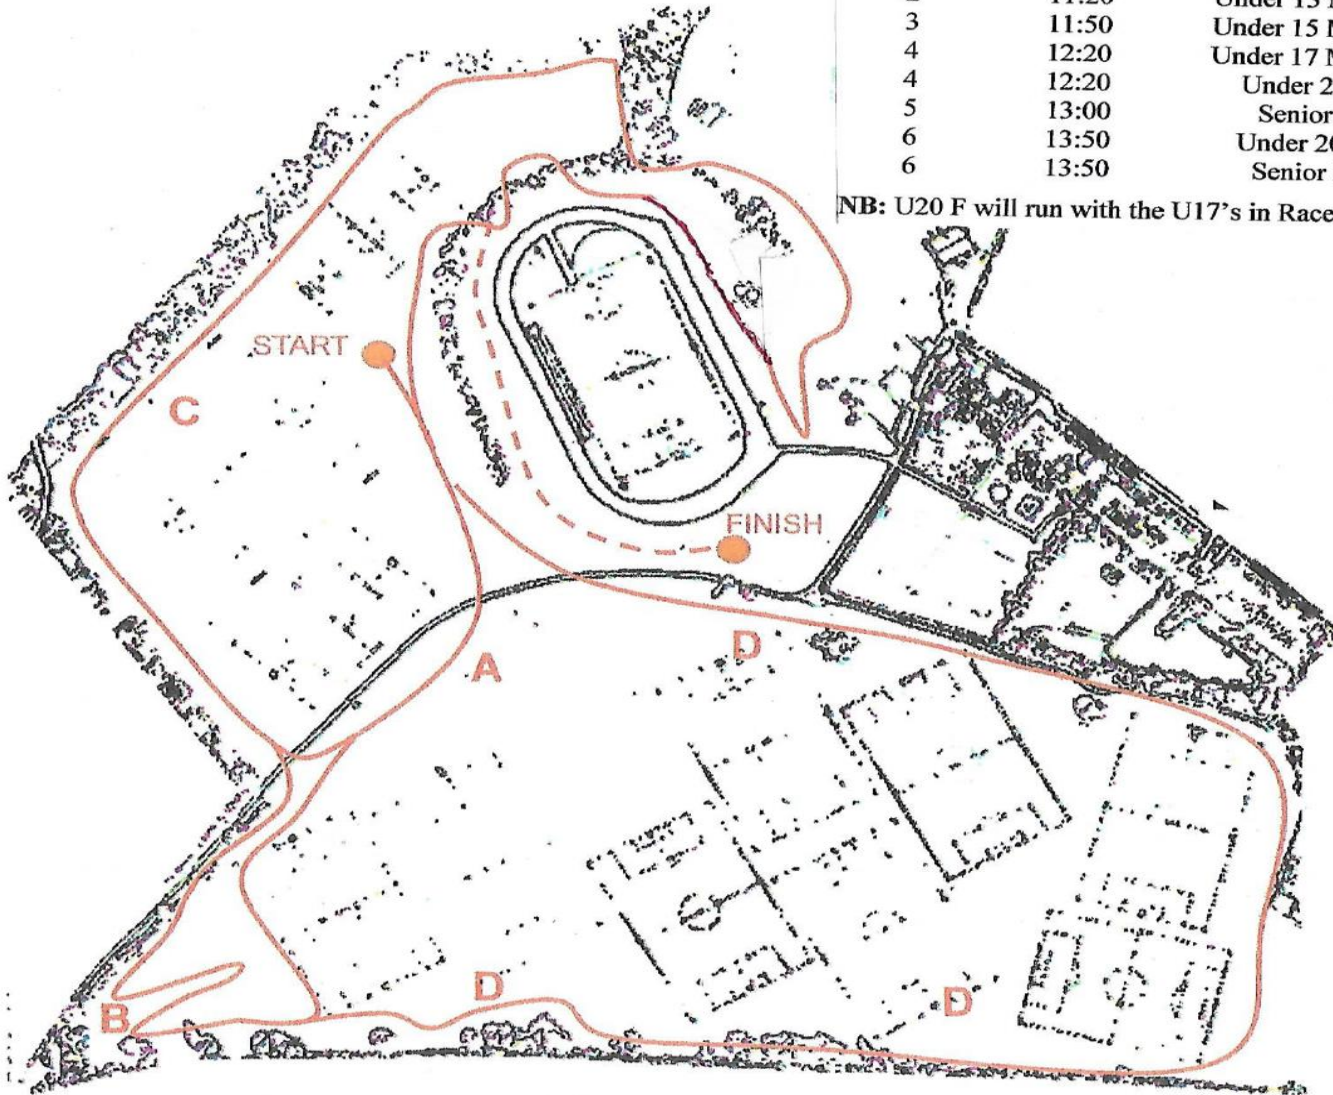

## Knights Grange, Winsford

| Race | Start time | Age Group      | Distance (approx) | Laps     |
|------|------------|----------------|-------------------|----------|
| 1    | 11:00      | Under 11 M & F | 1600m             | 1 small  |
| 2    | 11:20      | Under 13 M & F | 3000m             | 2 small  |
| 3    | 11:50      | Under 15 M & F | 4100m             | 2 medium |
| 4    | 12:20      | Under 17 M & F | 5400m             | 2 large  |
| 4    | 12:20      | Under 20 F     | 5400m             | 2 large  |
| 5    | 13:00      | Senior F       | 8000m             | 3 large  |
| 6    | 13:50      | Under 20 M     | 8000m             | 3 large  |
| 6    | 13:50      | Senior M       | 10500m            | 4 large  |

NB: U20 F will run with the U17's in Race 4. U20 M start with the Senior Men but finish 1 lap earlier.

LARGE D/B/C  
 MEDIUM A/B/C  
 SMALL A/C