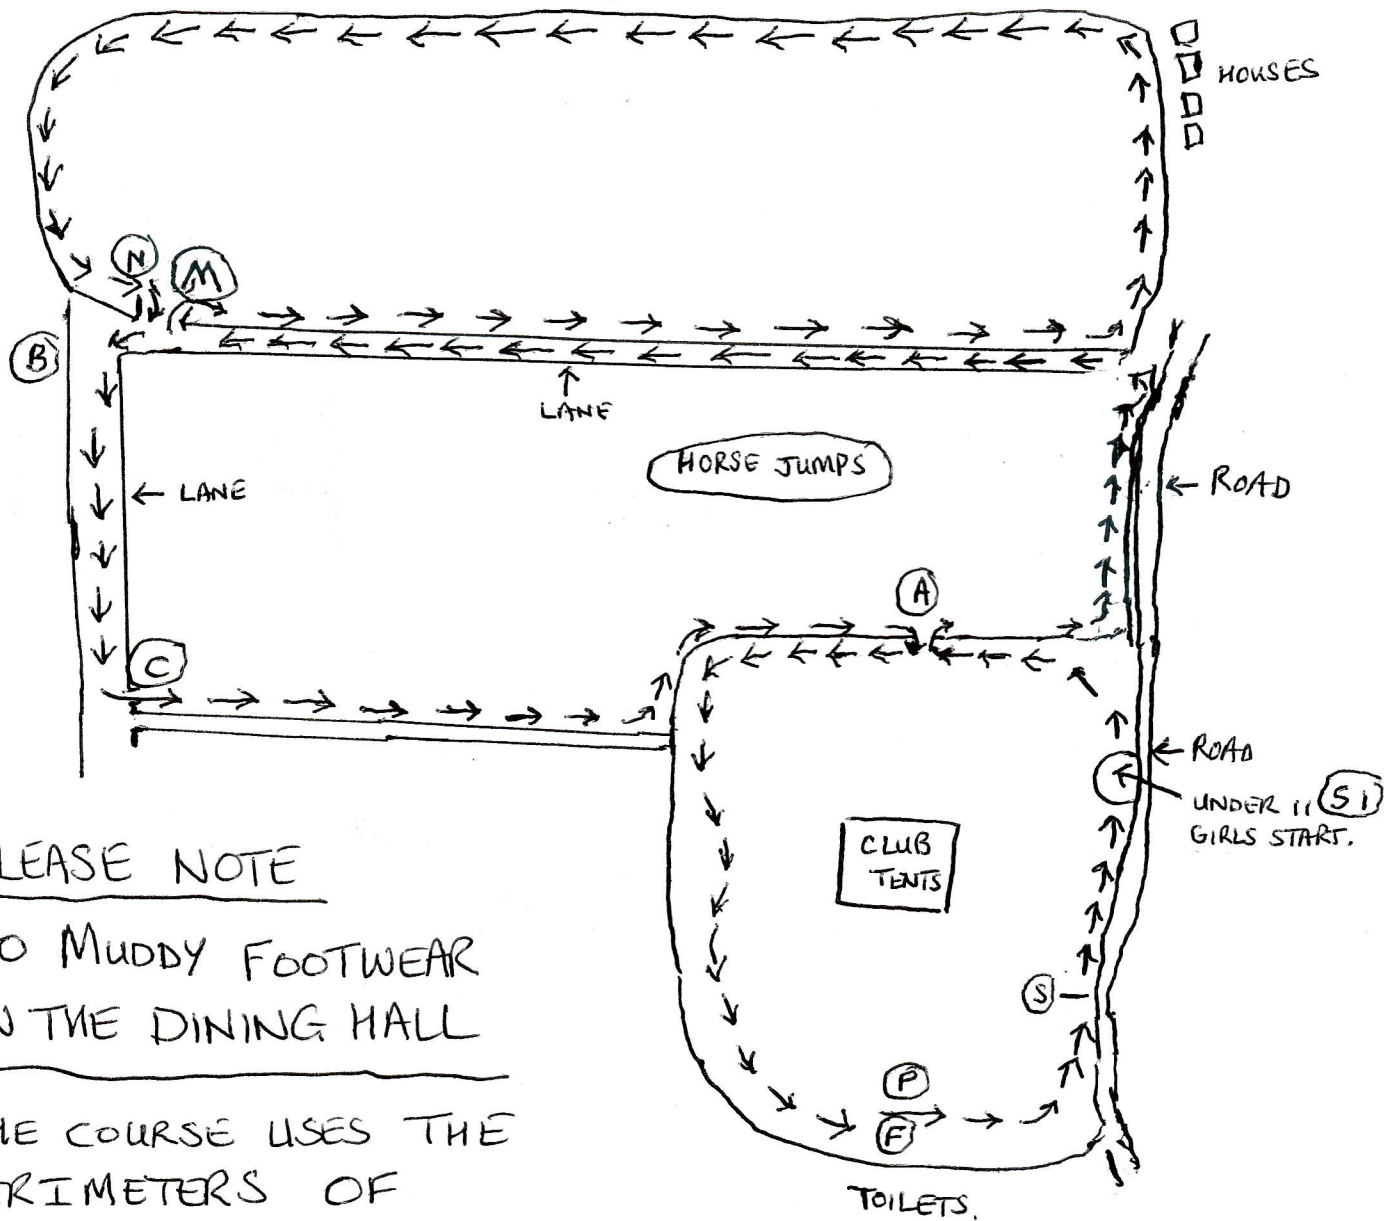

NSCCL AT RODBASTON CAMPUS

PLEASE NOTE

NO MUDDY FOOTWEAR
IN THE DINING HALL

THE COURSE USES THE
PERIMETERS OF
THE THREE FIELDS

DINING HALL - REPRESENTATIONS
& PRESENTATIONS

- 12.00pm Under 11 Girls 1.9k (S), A, B, C, A, (F) - 1 Lap -
- 12.15pm Under 13 Girls / Under 11 Boys 2.0k (S), A, B, C, A, (F) - 1 Lap.
- 12.35pm Under 15 Girls / Under 13 Boys 3.0k (S), A, M, N, B, C, A, (F) - 1 Lap. (Large)
- 1.00pm Under 17 Women / Under 15 Boys 4.0k (S), A, B, C, A, P, A, B, C, A, (F) - 2 Laps (Small)
- 1.30pm Under 17 Men / Senior, Vet & Jun. Women 5.0k (S), A, B, C, A, P, A, M, N, B, C, A, (F) 1 Small Lap & 1 Large Lap.
- 2.10pm Senior, Vet & Jun Men 8.0k (S), A, B, C, A, P, A, M, N, B, C, A, P, A, M, N, B, C, A, (F) 1 Small Lap, plus 2 Large Laps.